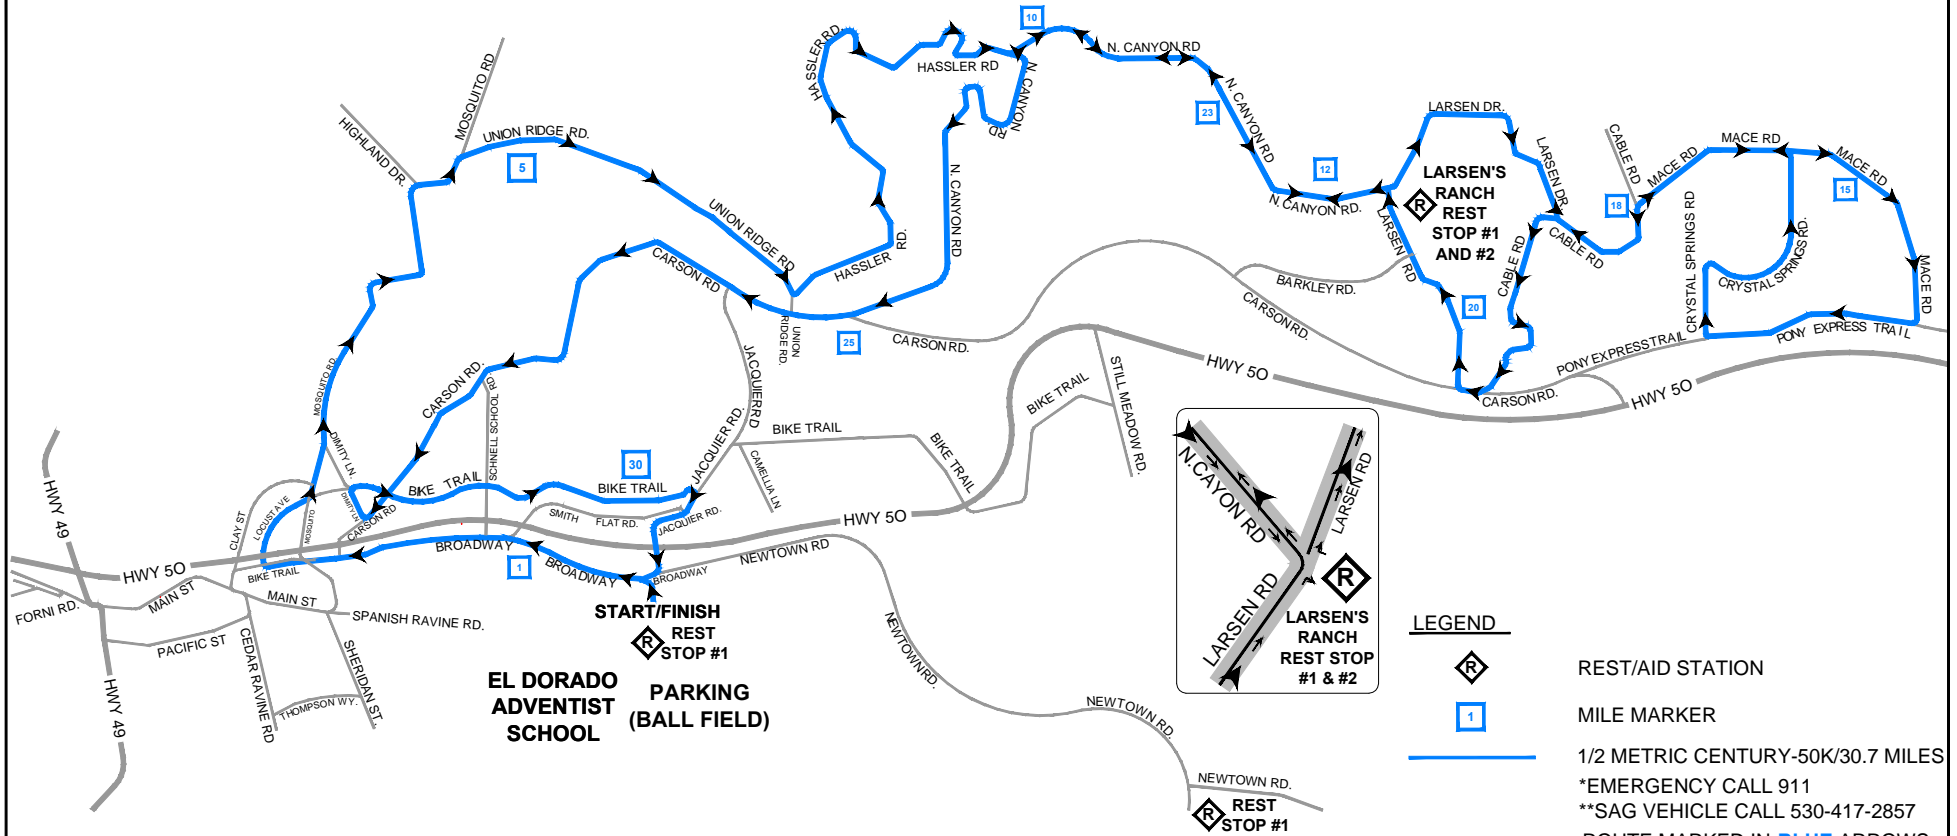

APPLE BLOSSOM BIKE TOUR- 50K-

LEGEND

REST/AID STATION

MILE MARKER

1/2 METRIC CENTURY-50K/30.7 MILES

*EMERGENCY CALL 911

**SAG VEHICLE CALL 530-417-2857

ROUTE MARKED IN **BLUE** ARROWS

APPLE BLOSSOM BIKE TOUR- 50K-

1/2 METRIC CENTURY- 50K/30.7 MILE

←	Turn left onto Broadway 0.1 mi
↑	Straight onto El Dorado Trail 2.3mi
→	Turn right onto Locust Ave.
←	Turn left onto Mosquito Rd 2.3mi
←	Left to stay on Mosquito Rd. 2.4mi
↑	Stay straight onto Union Ridge Rd 4.6 mi
←	Turn left onto Hassler Rd 6.3 mi
←	Turn left to stay on Hassler Rd 9.0 mi
←	Turn left onto N Canyon Rd 9.8 mi
→	Turn right to stay on N Canyon Rd 11.1 mi
←	Turn left onto Larsen Dr 12.2 mi

REST STOP #1

←	Turn left onto Cable Rd 13.5 mi
↗	Cable Rd turns slightly right and becomes Mace Rd 14.5 mi
→	Turn right onto Pony Express Trail 15.5 mi
←	Turn right onto Crystal Springs Rd 16.2 mi
←	Turn left onto Mace Rd 17.3 mi
←	Turn left onto Cable Rd 17.7 mi
→	Turn right onto Carson Rd 19.5 mi
→	Turn right onto Larsen Dr 19.7 mi Turn

REST STOP #2

←	Turn left onto N. Canyon Rd. 20.8 mi
↖	Slight left onto N. Canyon Rd. 21.9 mi
→	Turn right onto Carson Rd 25.1 mi
→	Sharp right onto Dimity Ln 28.5 mi
↗	Slight right to stay on El Dorado Trail 29.9 mi
→	Sharp right onto Jacquier Rd 30.2 mi
↑	Continue onto Point View Dr 30.5 mi
→	Turn Right onto Broadway 30.6
←	Turn left onto Academy Dr 30.7 mi