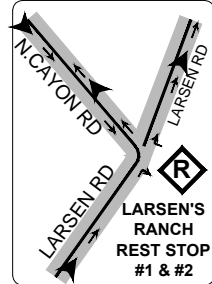

APPLE BLOSSOM BIKE TOUR- 50K-

LEGEND

REST/AID STATION

MILE MARKER

1/2 METRIC CENTURY-50K/30.7 MILES

*EMERGENCY CALL 911

**SAG VEHICLE CALL 530-417-2857

ROUTE MARKED IN **BLUE** ARROWS

APPLE BLOSSOM BIKE TOUR- 50K-

1/2 METRIC CENTURY- 50K/30.7 MILE

←	Turn left onto Broadway 0.1 mi
↑	Straight onto El Dorado Trail 2.3mi
→	Turn right onto Locust Ave.
←	Turn left onto Mosquito Rd 2.3mi
←	Left to stay on Mosquito Rd. 2.4mi
↑	Stay straight onto Union Ridge Rd 4.6 mi
←	Turn left onto Hassler Rd 6.3 mi
←	Turn left to stay on Hassler Rd 9.0 mi
←	Turn left onto N Canyon Rd 9.8 mi
→	Turn right to stay on N Canyon Rd 11.1 mi
←	Turn left onto Larsen Dr 12.2 mi

REST STOP #1

←	Turn left onto Cable Rd 13.5 mi
↗	Cable Rd turns slightly right and becomes Mace Rd 14.5 mi
→	Turn right onto Pony Express Trail 15.5 mi
←	Turn right onto Crystal Springs Rd 16.2 mi
←	Turn left onto Mace Rd 17.3 mi
←	Turn left onto Cable Rd 17.7 mi
→	Turn right onto Carson Rd 19.5 mi
→	Turn right onto Larsen Dr 19.7 mi Turn

REST STOP #2

←	Turn left onto N. Canyon Rd. 20.8 mi
↖	Slight left onto N. Canyon Rd. 21.9 mi
→	Turn right onto Carson Rd 25.1 mi
→	Sharp right onto Dimity Ln 28.5 mi
↗	Slight right to stay on El Dorado Trail 29.9 mi
→	Sharp right onto Jacquier Rd 30.2 mi
↑	Continue onto Point View Dr 30.5 mi
→	Turn Right onto Broadway 30.6
←	Turn left onto Academy Dr 30.7 mi