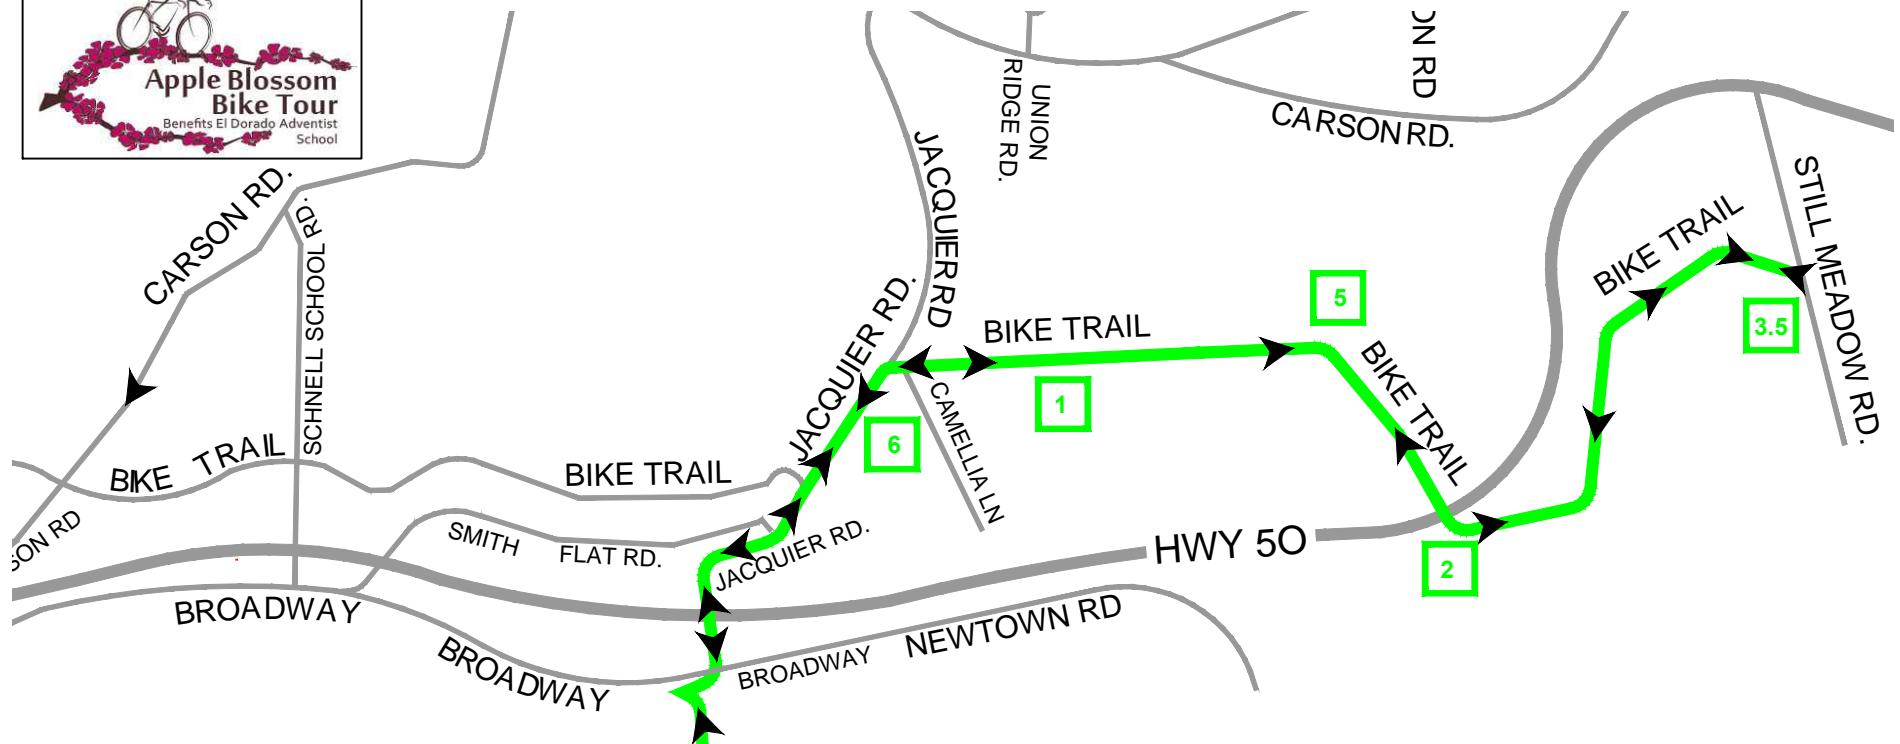

APPLE BLOSSOM BIKE TOUR- FAMILY ROUTE-

**EL DORADO
ADVENTIST
SCHOOL**

**PARKING
(BALL FIELD)**

START/FINISH

LEGEND

REST/AID STATION

MILE MARKER

YOUTH ROUTE-10K/6.5 MILES

*EMERGENCY CALL 911

**SAG VEHICLE CALL 530-417-2857

ROUTE MARKED IN **GREEN** ARROWS

YOUTH ROUTE -12.5K/8.7 MILES

- | | |
|--|---|
| ➡ Turn right onto Broadway 0.1 mi | ⬅ Keep left to stay on El Dorado Trail 4.6 mi |
| ⬅ Turn left onto Point View Dr 0.1 mi | ⬅ Turn left onto Jacquier Rd 5.8 mi |
| ⬆ Continue onto Jacquier Rd 0.2 mi | ⬆ Continue onto Point View Dr 6.2 mi |
| ➡ Turn right onto El Dorado Trail 0.6 mi | ➡ Turn right onto Broadway 6.3 mi |
| ↗ Slight right to stay on El Dorado Trail 3.9 mi | ⬅ Turn left onto Academy Dr 6.3 mi |